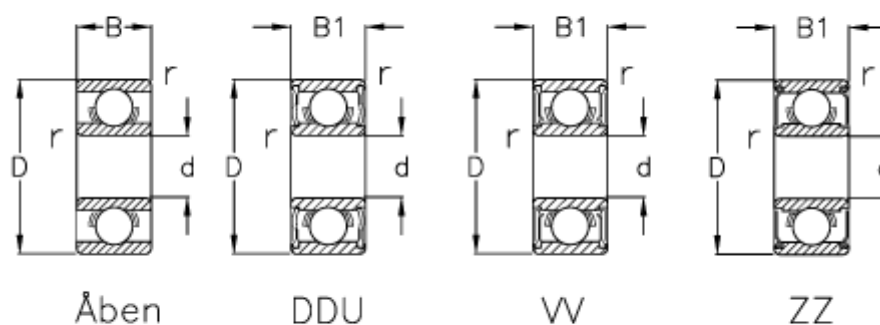

Data Sheet

Article number: 570408007008

Description: NSK Bearing 608 DD sealed
d=8 D=22 B=7 pack of 10 pcs

Measures

B	= 7	Max rpm ZZ-WW = 34000
B1	= 7	r min = 0.3
d	= 8	Type = 608
D	= 22	
Load Cor (N)	= 1370	
Load Cr (N)	= 3300	
Max rpm DD	= 28000	
Max rpm open	= 40000	